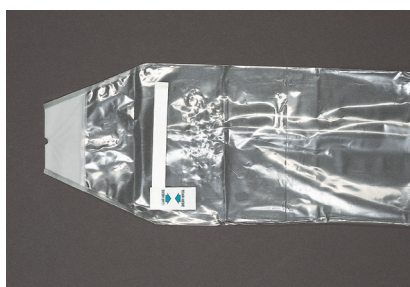

Camera drape

- Reduces the risk of infection
- Protects the equipment
- Telescopic folding, easy and quick to drape
- Several different models and sizes
- Flexible models, fit all types of cameras and cables

Telescopic
folding

Camera drape

Ref. No.	Dimension (WxL)	Adjustable feature	Insert feature	Dispenser/ Transp. box
705740	8x122 cm	Straight open tip with separate plastic tape and 1 elastic band	None	30/120
705750	15x249 cm	Straight open tip with attached plastic tape and 2 elastic bands	Insert/instruction label	40/80
705820	12x244 cm	Triangle shaped perforated tip with attached plastic tape Integrated closing tape at the end opening	Insert/instruction label	15/60
80004130	14x254 cm	Triangle shaped perforated tip with integrated plastic tape Integrated closing tape at the end opening	Insert/instruction label	15/60
705830	18x246 cm	Triangle shaped elastic tip with attached plastic tape Integrated closing tape at the end opening	Insert/instruction label	15/60
84541211	14x254 cm	Triangle shaped perforated tip with integrated plastic tape	Adjustable cardboard	25/50
705837	16x254 cm	Triangle shaped open tip with attached plastic tape Closing tape attached to the plastic ring	Hard plastic ring with removable cardboard	24/96

Perforated tip

Elastic tip