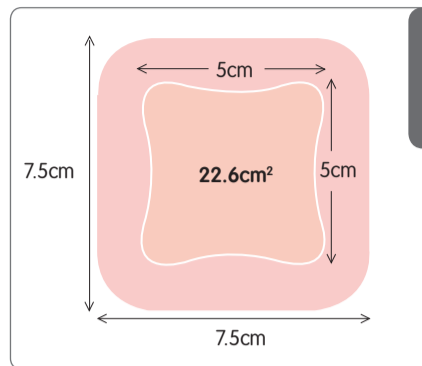

ALLEVYN[◇] Life 

ALLEVYN Gentle Border

10.3cm x 10.3cm
(93.3cm²)

7.5cm x 7.5cm
(54.3cm²)

12.9cm x 12.9cm
(146.3cm²)

10cm x 10cm
(98.1cm²)

15.4cm x 15.4cm
(211.3cm²)

12.5 x 12.5cm
(154.3cm²)

21cm x 21cm
(391.9cm²)

17.5cm x 17.5cm
(304.3cm²)