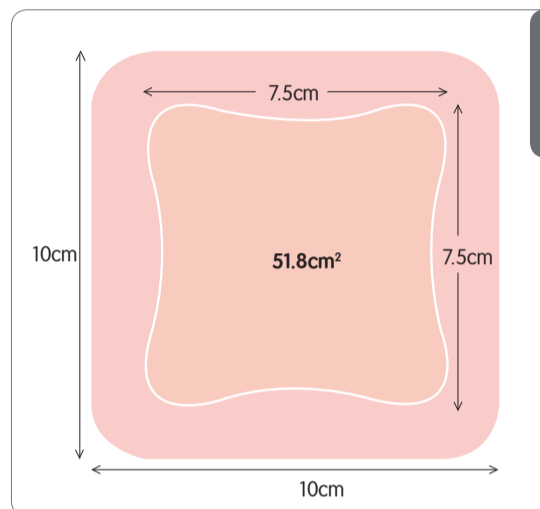

ALLEVYN[◇] Life 

ALLEVYN Gentle Border

10.3cm x 10.3cm
(93.3cm²)

7.5cm x 7.5cm
(54.3cm²)

12.9cm x 12.9cm
(146.3cm²)

10cm x 10cm
(98.1cm²)

15.4cm x 15.4cm
(211.3cm²)

12.5 x 12.5cm
(154.3cm²)

21cm x 21cm
(391.9cm²)

17.5cm x 17.5cm
(304.3cm²)