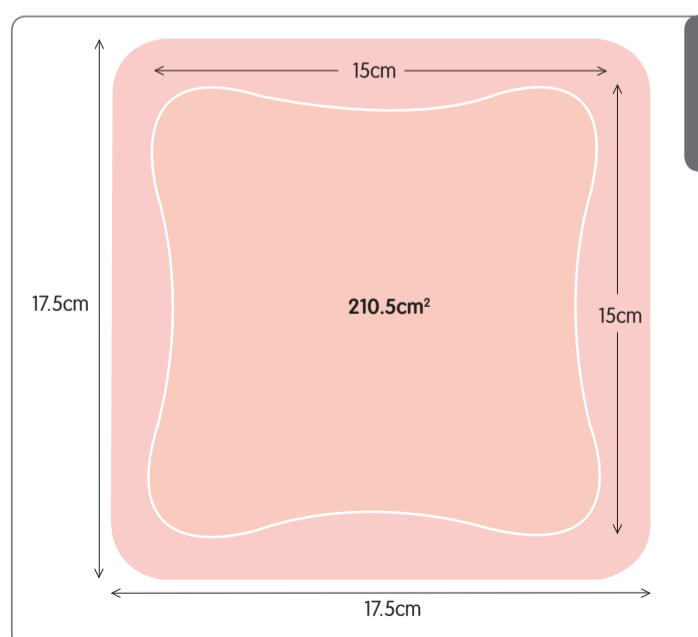

ALLEVYN[◇] Life 

ALLEVYN Gentle Border

10.3cm x 10.3cm
(93.3cm²)

7.5cm x 7.5cm
(54.3cm²)

12.9cm x 12.9cm
(146.3cm²)

10cm x 10cm
(98.1cm²)

15.4cm x 15.4cm
(211.3cm²)

12.5 x 12.5cm
(154.3cm²)

21cm x 21cm
(391.9cm²)

17.5cm x 17.5cm
(304.3cm²)