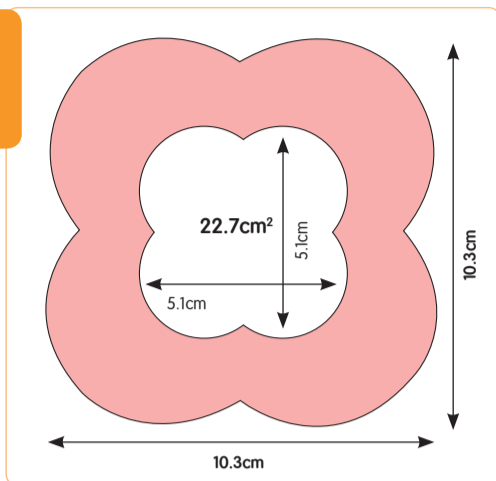

ALLEVYN[◇] Life 

ALLEVYN Gentle Border

10.3cm x 10.3cm
(93.3cm²)

7.5cm x 7.5cm
(54.3cm²)

12.9cm x 12.9cm
(146.3cm²)

10cm x 10cm
(98.1cm²)

15.4cm x 15.4cm
(211.3cm²)

12.5 x 12.5cm
(154.3cm²)

21cm x 21cm
(391.9cm²)

17.5cm x 17.5cm
(304.3cm²)