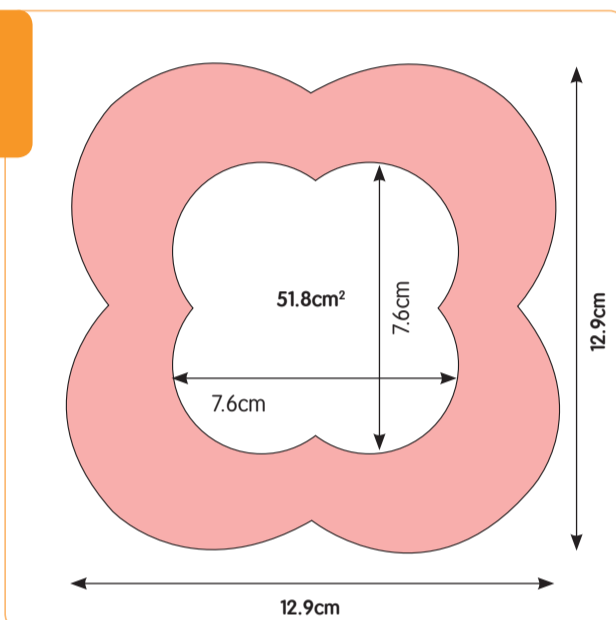

ALLEVYN[◇] Life 

ALLEVYN Gentle Border

10.3cm x 10.3cm
(93.3cm²)

7.5cm x 7.5cm
(54.3cm²)

12.9cm x 12.9cm
(146.3cm²)

10cm x 10cm
(98.1cm²)

15.4cm x 15.4cm
(211.3cm²)

12.5 x 12.5cm
(154.3cm²)

21cm x 21cm
(391.9cm²)

17.5cm x 17.5cm
(304.3cm²)