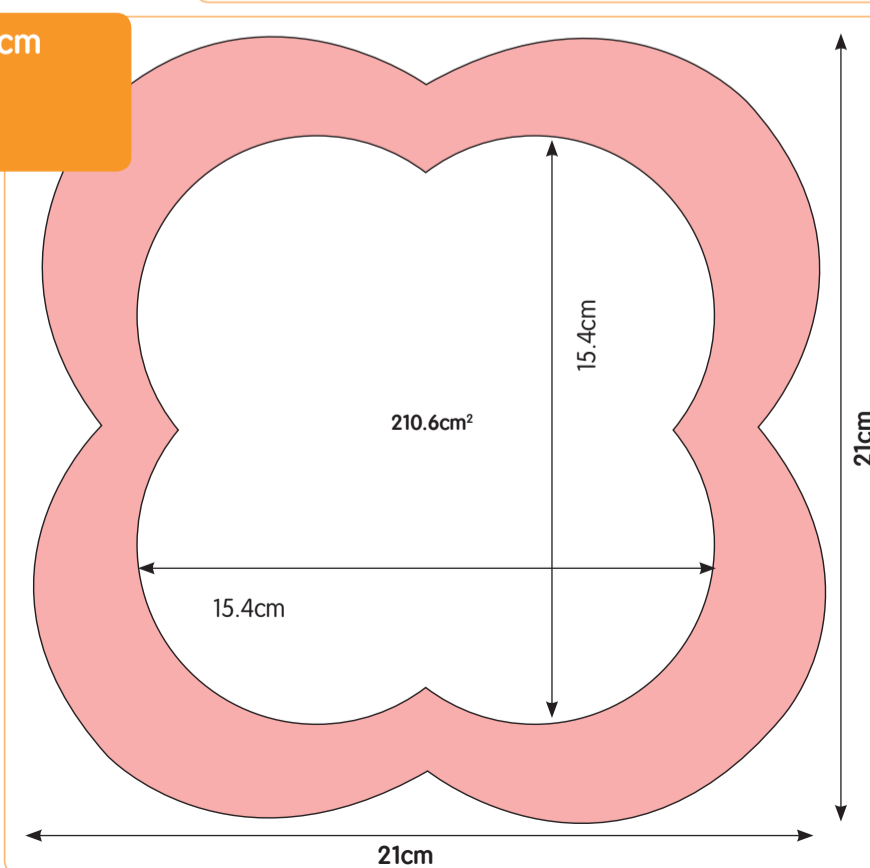

ALLEVYN[◇] Life 

ALLEVYN Gentle Border

10.3cm x 10.3cm
(93.3cm²)

7.5cm x 7.5cm
(54.3cm²)

12.9cm x 12.9cm
(146.3cm²)

10cm x 10cm
(98.1cm²)

15.4cm x 15.4cm
(211.3cm²)

12.5 x 12.5cm
(154.3cm²)

21cm x 21cm
(391.9cm²)

17.5cm x 17.5cm
(304.3cm²)