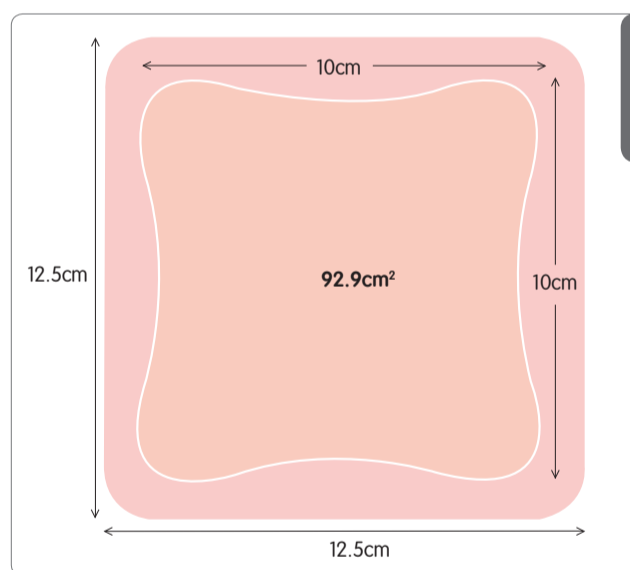

ALLEVYN[◇] Life 

ALLEVYN Gentle Border

10.3cm x 10.3cm
(93.3cm²)

7.5cm x 7.5cm
(54.3cm²)

12.9cm x 12.9cm
(146.3cm²)

10cm x 10cm
(98.1cm²)

15.4cm x 15.4cm
(211.3cm²)

12.5 x 12.5cm
(154.3cm²)

21cm x 21cm
(391.9cm²)

17.5cm x 17.5cm
(304.3cm²)