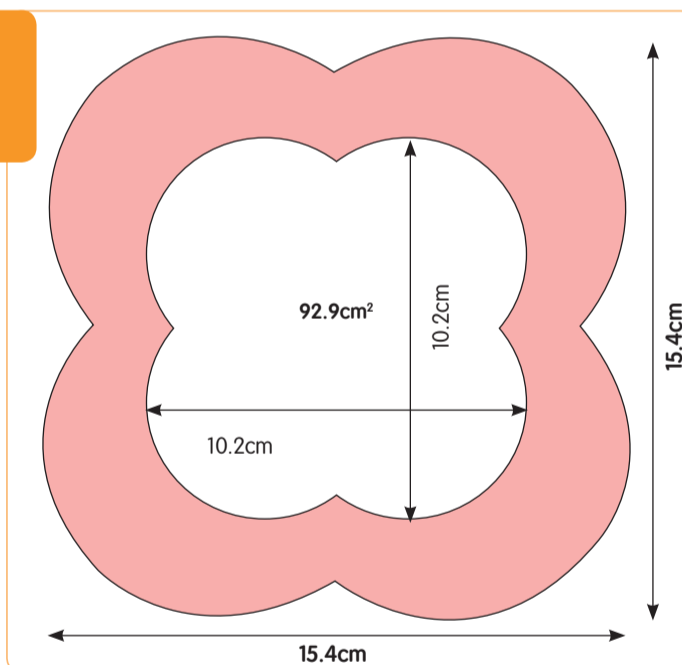

ALLEVYN[◇] Life 

ALLEVYN Gentle Border

10.3cm x 10.3cm
(93.3cm²)

7.5cm x 7.5cm
(54.3cm²)

12.9cm x 12.9cm
(146.3cm²)

10cm x 10cm
(98.1cm²)

15.4cm x 15.4cm
(211.3cm²)

12.5 x 12.5cm
(154.3cm²)

21cm x 21cm
(391.9cm²)

17.5cm x 17.5cm
(304.3cm²)