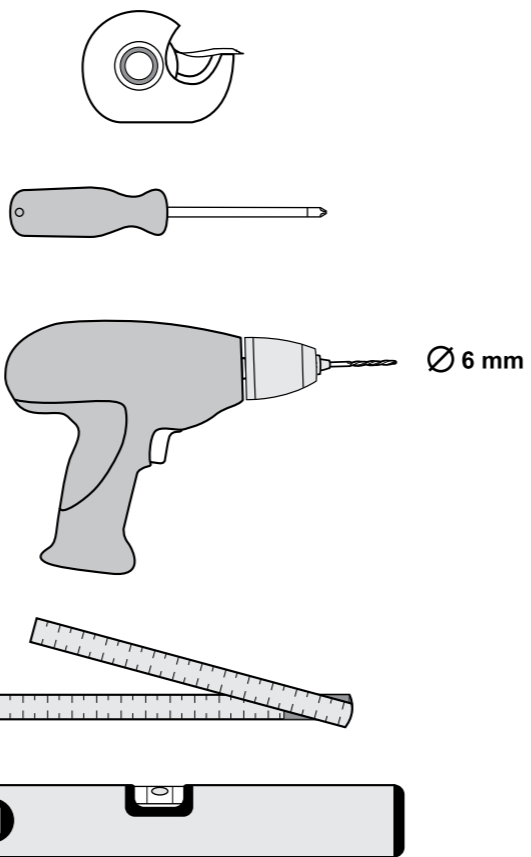

European Community Design Registration RCD 001149447

TORK Performance

Dispenser

Wiper / Cloth

Folded

W4 System

3.

4.

5.

1.

2.

4.

-  x4
-  x4

5.

1.

2.