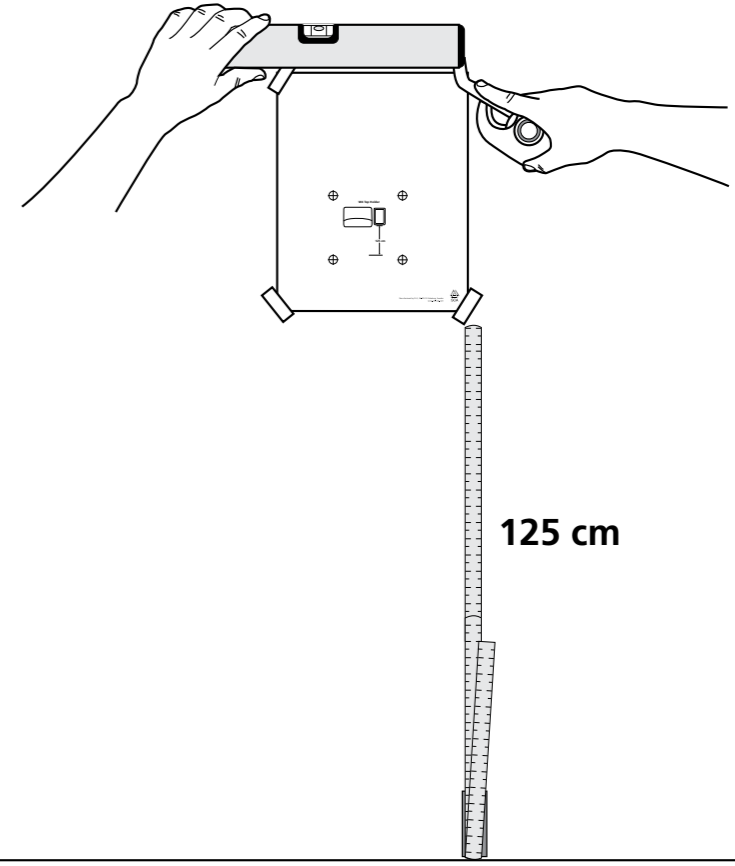

European Community Design Registration RCD 001149447

TORK Performance

Dispenser

Wiper / Cloth

Folded

W4 System

3.

4.

5.

1.

2.

4.

-  x4
-  x4

5.

1.

2.