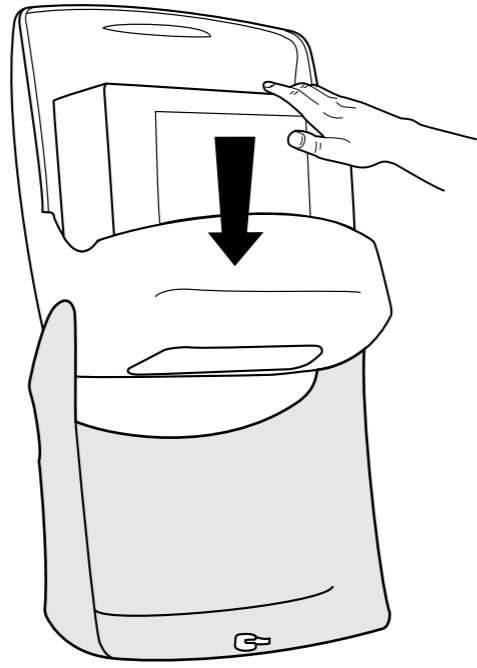

European Community Design Registration RCD 001149447

TORK Performance

Dispenser

Wiper / Cloth

Folded

W4 System

3.

4.