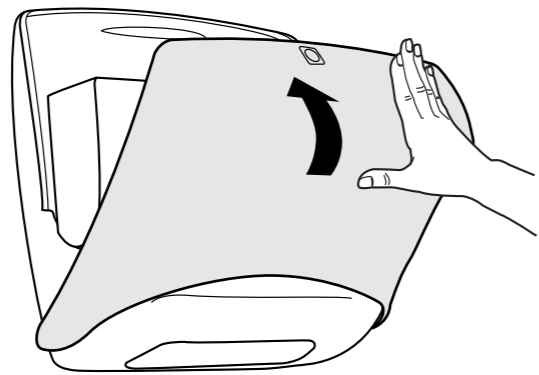

European Community Design Registration RCD 001149447

TORK Performance

Dispenser

Wiper / Cloth

Folded

W4 System

3.

4.