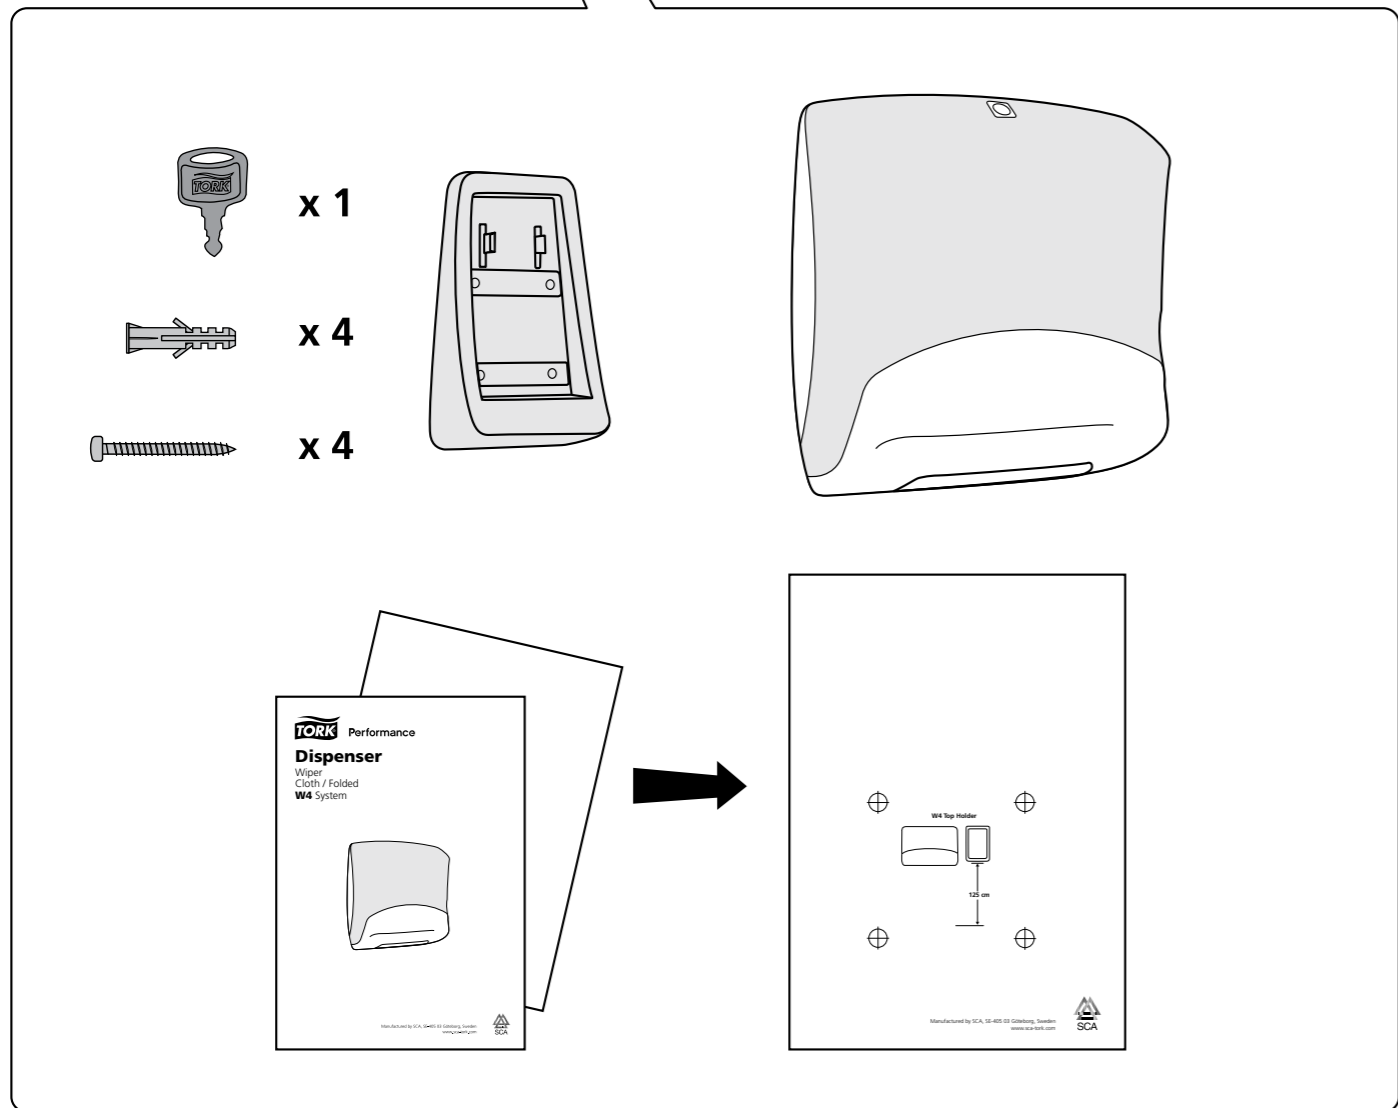

European Community Design Registration RCD 001149447

TORK Performance

Dispenser

Wiper / Cloth

Folded

W4 System

3.

4.

5.

1.

2.

4.

-  x4
-  x4

5.

1.

2.