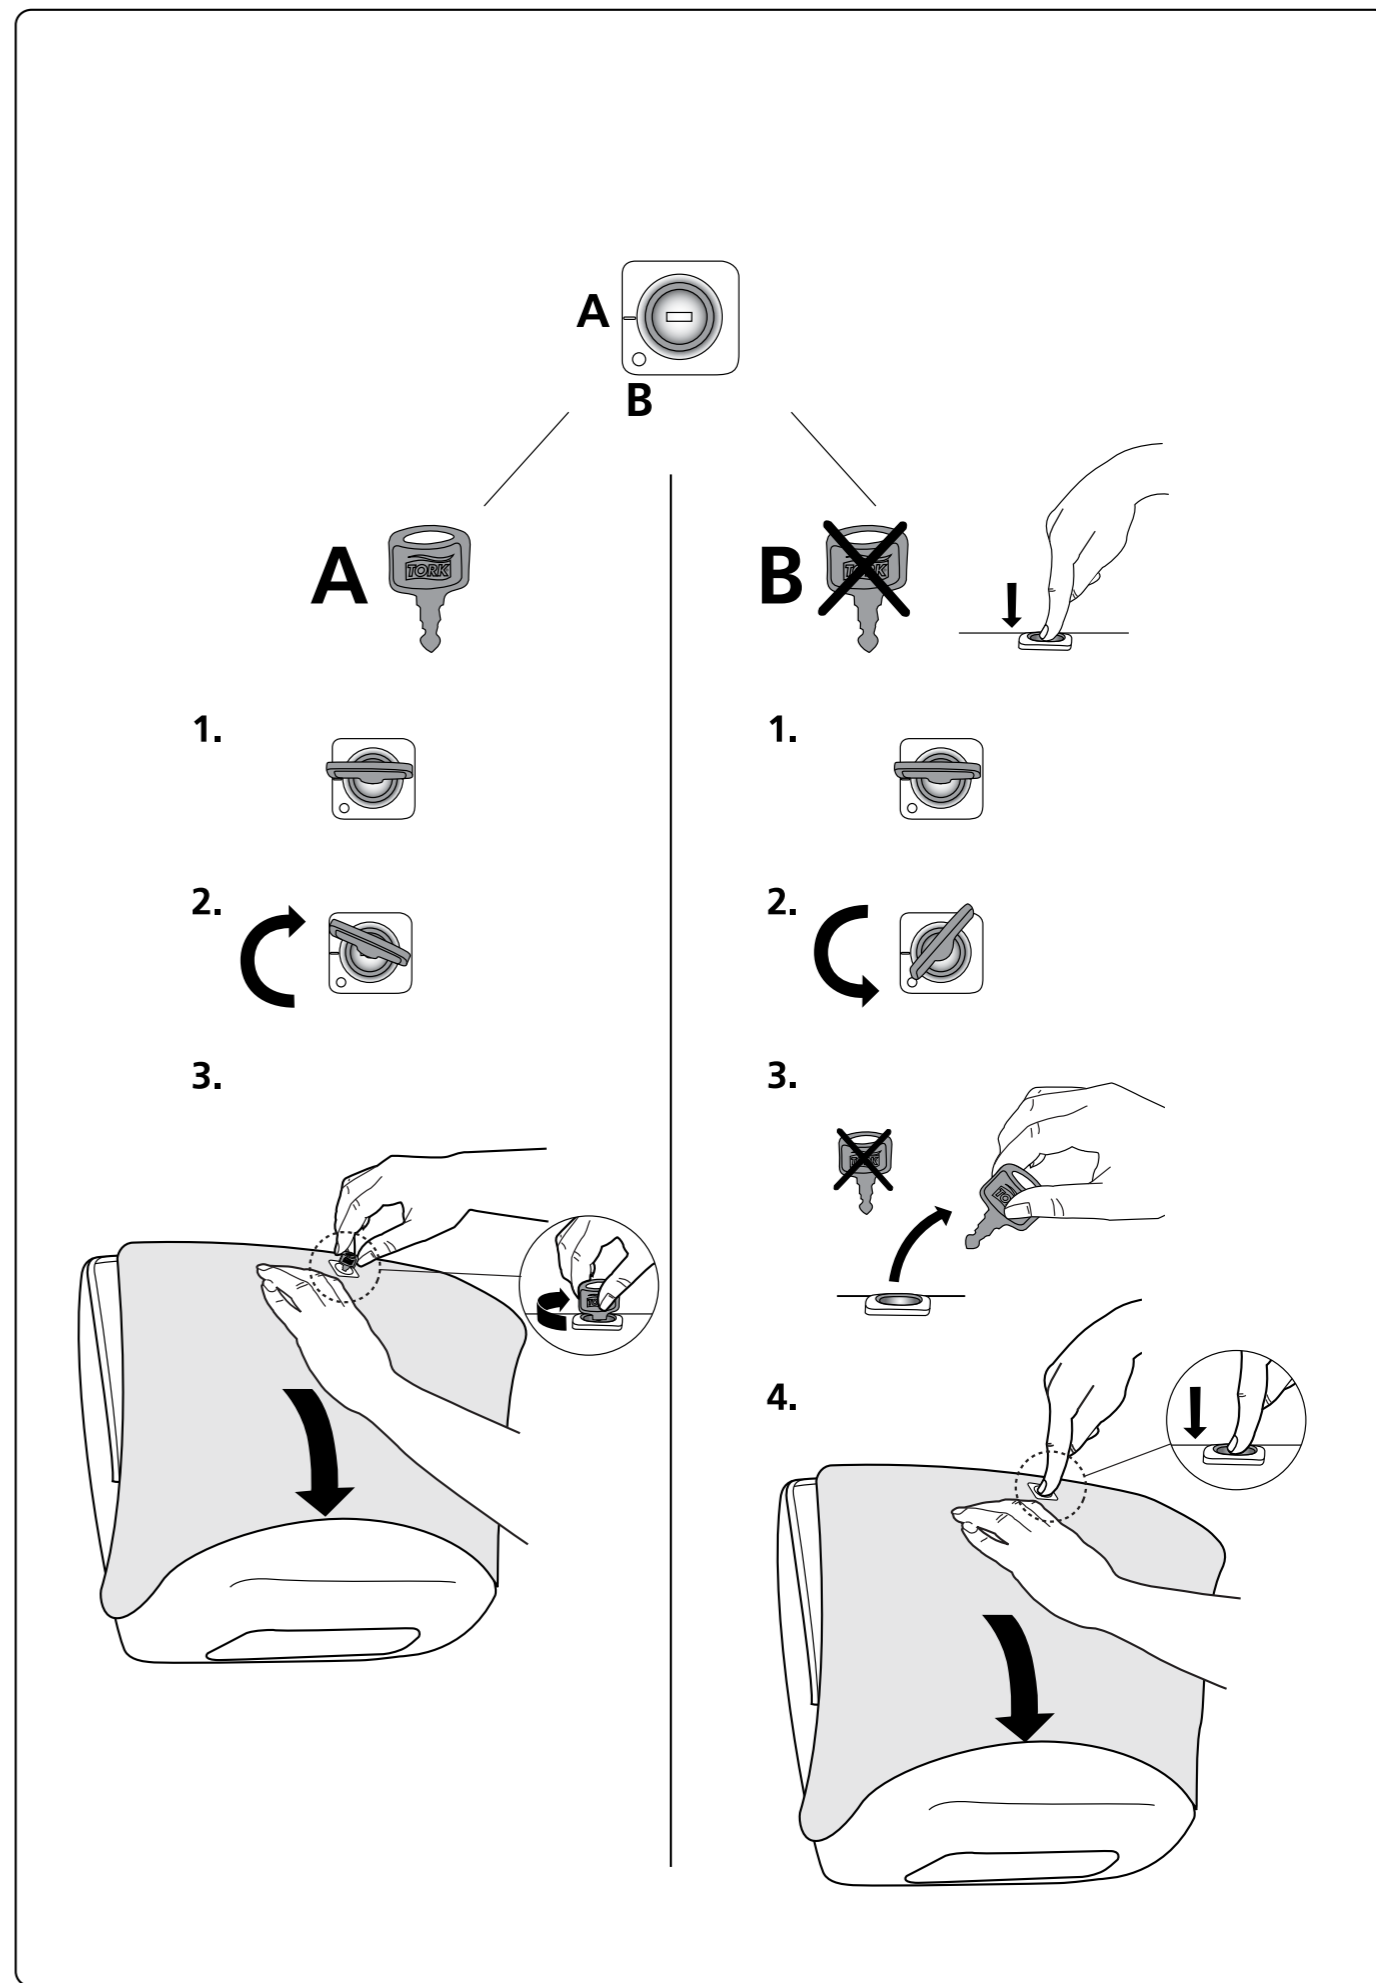

European Community Design Registration RCD 001149447

TORK Performance

Dispenser

Wiper / Cloth

Folded

W4 System

3.

4.